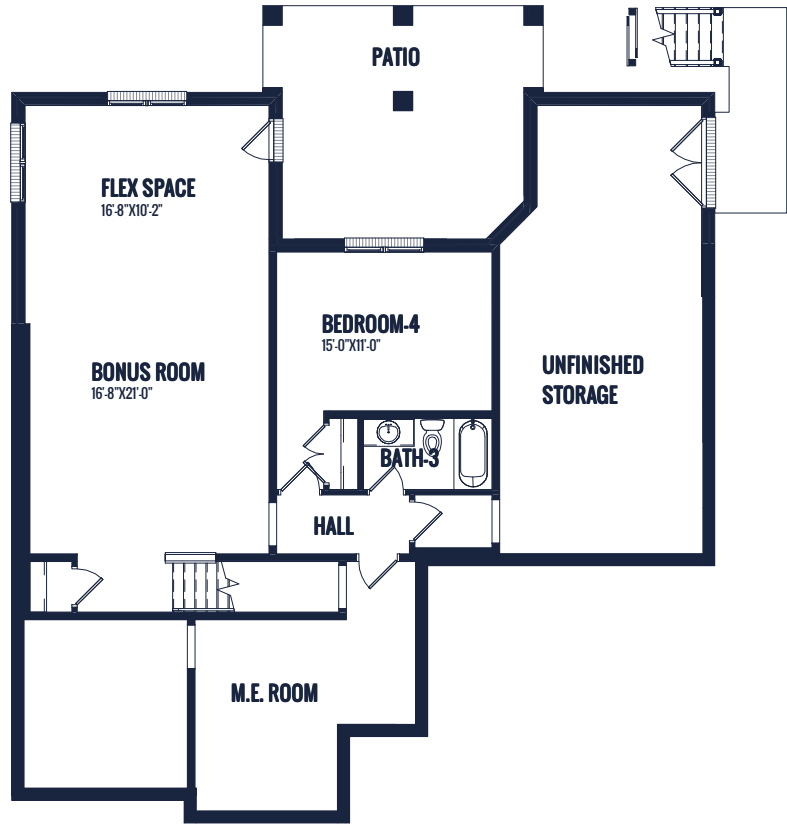

Specs:

Bedrooms:	3-4
Bathrooms:	3
Square Footage:	2,852 Sq.Ft.
Lower Level:	963 Sq. Ft.
Main Level:	1,889 Sq. Ft.
Width:	51' - 9"
Depth:	56' - 0"

Options Shown:

- 1 Screened in Porch
- 2 3'-0" Wider Garage w/ Two Doors
- 3 Coffered Ceiling

Watercolors, illustrations, and floor plans are for marketing purposes only and are subject to change at builder's discretion. Square footage is outside veneer and should be independently verified. This is not a legal document.

2/9/2024 10:02:17 AM

FLOOR PLAN: LOT 487 BROOKBERRY

MAIN LEVEL

LOWER LEVEL

Watercolors, illustrations, and floor plans are for marketing purposes only and are subject to change at builder's discretion. Square footage is outside veneer and should be independently verified. This is not a legal document. 2/9/2024 10:02:18 AM